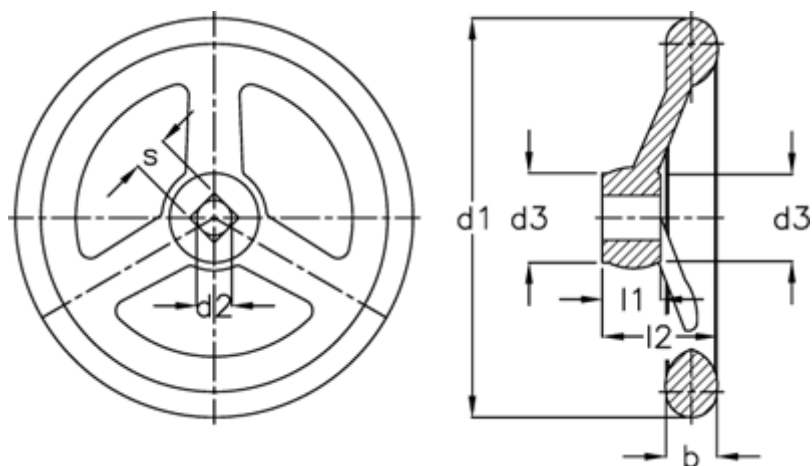

# Data Sheet

Article number: 20301314

Description: E+G Handwheel  
DIN 950-GG-160-B14-A

## Measures

b	= 18
d1	= 160
d2 H7	= 14
d3	= 33
l1	= 20
l2	= 40
Number of spokes	= 3